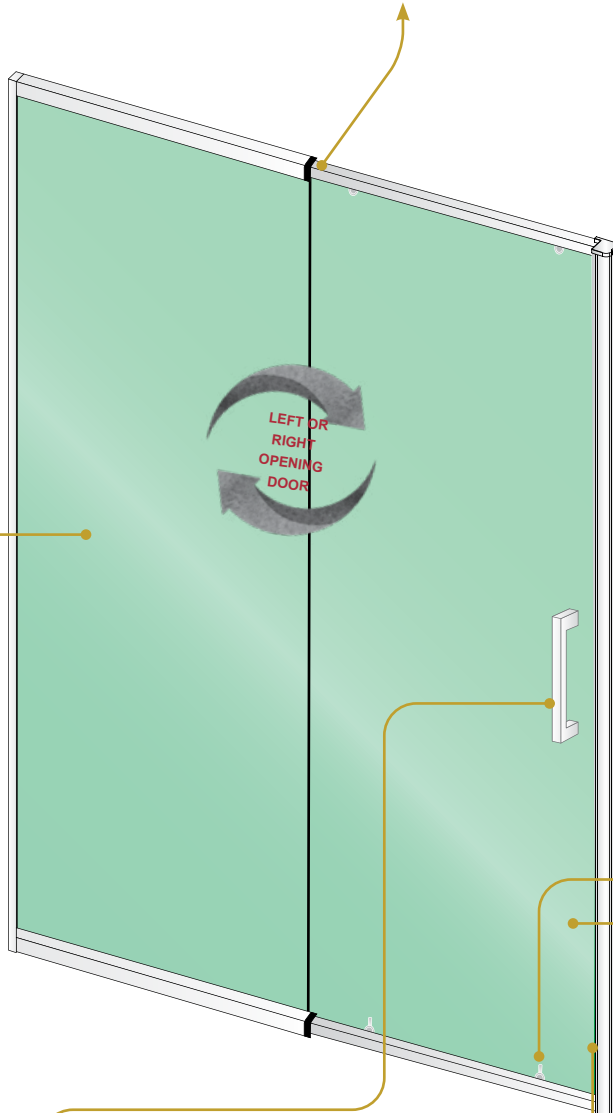

Magnetic Door System
Tightly sealed, and tight
closing with a magnet to
ensure little movement

20mm adjustability on
all return panels

**Large Range of
Return Panel Sizes**
20mm adjustability coupled with
a huge range of sizes, means
finding an easy solution for any
job!

Durable Aluminum Frame
Slimline & strong design

Spring Loaded Carriages
Allows for door to be tilted
up for easy access cleaning

Versatile Compatibility
Can be fixed onto tiles or
shower-bases

Easy Installation Left
or right opening
installation options

AVANTI SS

Single Sliding Door System

Telescopic Adjustable Design
100mm adjustability on front panels

6mm Toughened Clear Glass
Glass door and side panel

Contemporary Design
Finished with a slim frame,
frameless glass door, modern
square D pull handle

Magnetic Door System
Tightly sealed, and tight
closing with a magnet to
ensure little movement

Spring Loaded Carriages
Allows for door to be tilted
up for easy access cleaning

Easy Installation Left
or right opening
installation options