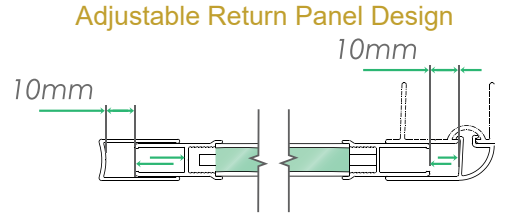

AVANTI SS

Single Sliding Door System

AVANTI SLIDING SYSTEM

6mm Toughened Clear Glass
Glass door and side panel

Contemporary Design
Finished with a slim frame,
frameless glass door, modern
square D pull handle

Magnetic Door System
Tightly sealed, and tight
closing with a magnet to
ensure little movement

20mm adjustability on
all return panels

**Large Range of
Return Panel Sizes**
20mm adjustability coupled with
a huge range of sizes, means
finding an easy solution for any
job!

Durable Aluminum Frame
Slimline & strong design

Spring Loaded Carriages
Allows for door to be tilted
up for easy access cleaning

Versatile Compatibility
Can be fixed onto tiles or
shower-bases

Easy Installation Left
or right opening
installation options