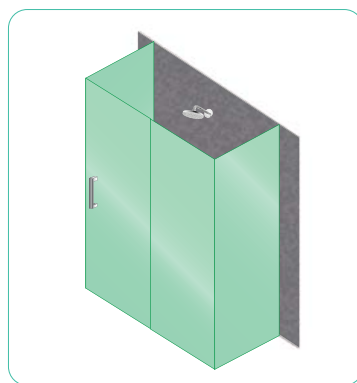

AVANTI SS

Single Sliding Door System

AVANTI SLIDING SYSTEM