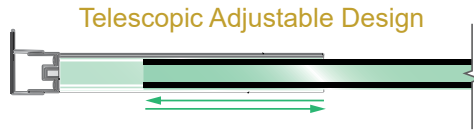

Durable Aluminum Frame
Slimline & strong design

Spring Loaded Carriages
Allows for door to be tilted
up for easy access cleaning

Versatile Compatibility
Can be fixed onto tiles or
shower-bases

Easy Installation Left
or right opening
installation options

AVANTI SS

Single Sliding Door System

Telescopic Adjustable Design
100mm adjustability on front panels

6mm Toughened Clear Glass
Glass door and side panel

Contemporary Design
Finished with a slim frame,
frameless glass door, modern
square D pull handle