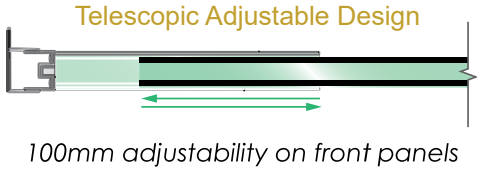

AVANTI SS

Single Sliding Door System

AVANTI SLIDING SYSTEM

6mm Toughened Clear Glass
Glass door and side panel

Contemporary Design
Finished with a slim frame,
frameless glass door, modern
square D pull handle

Magnetic Door System
Tightly sealed, and tight
closing with a magnet to
ensure little movement

20mm adjustability on
all return panels

**Large Range of
Return Panel Sizes**
20mm adjustability coupled with
a huge range of sizes, means
finding an easy solution for any
job!

Durable Aluminum Frame
Slimline & strong design

Spring Loaded Carriages
Allows for door to be tilted
up for easy access cleaning

Versatile Compatibility
Can be fixed onto tiles or
shower-bases

Easy Installation Left
or right opening
installation options