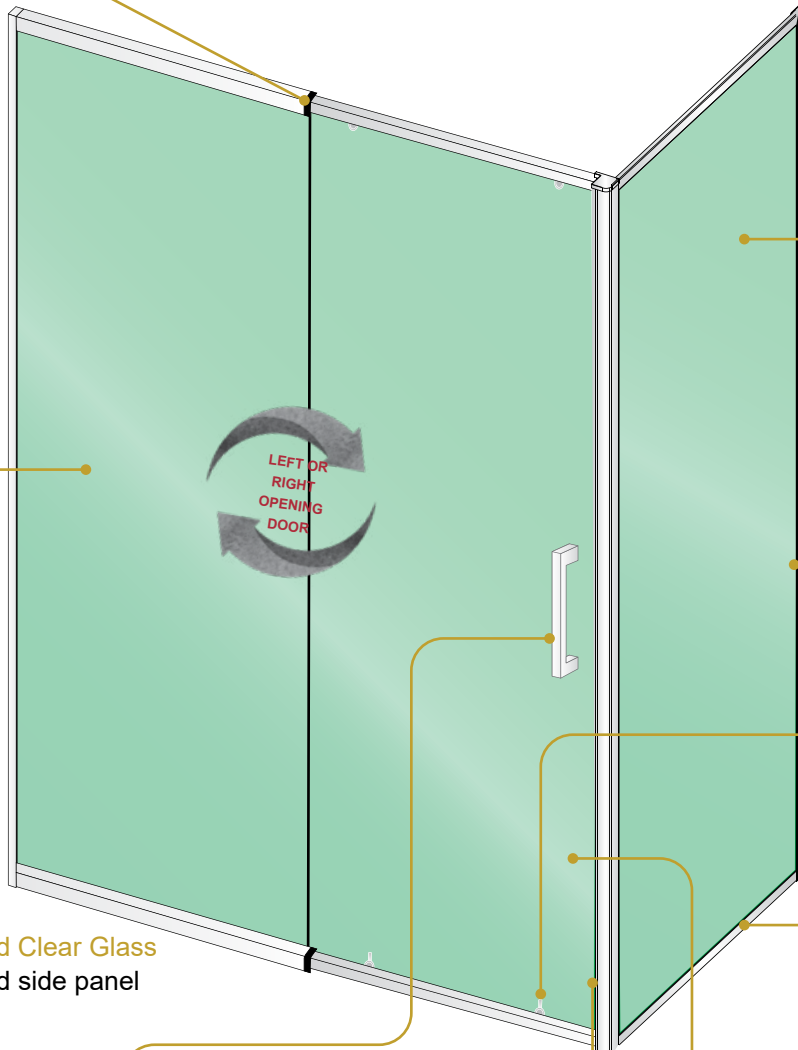

AVANTI SHOWER SCREEN 6mm SLIDING DOOR SYSTEMS

AVANTI

Series Overview

AVANTI SLIDING SYSTEM

The AVANTI shower screen systems are available in bright polish or matt black frame finish, is a stylish and affordable semi-frameless solution for any bathroom. The overlapping sliding door system enables incredible width adjustability. This flexibility of installation does not compromise quality or aesthetic appeal.

Adjustability having regard to both width and wall squareness is the key to the AVANTI Series allowing ease of install and overcomes the traditional problem of exact sizes needed for a specific shower openings.

AVANTI SS

Single Sliding Door System

AVANTI SLIDING SYSTEM

6mm Toughened Clear Glass
Glass door and side panel

Contemporary Design
Finished with a slim frame,
frameless glass door, modern
square D pull handle

Magnetic Door System
Tightly sealed, and tight
closing with a magnet to
ensure little movement

20mm adjustability on
all return panels

**Large Range of
Return Panel Sizes**
20mm adjustability coupled with
a huge range of sizes, means
finding an easy solution for any
job!